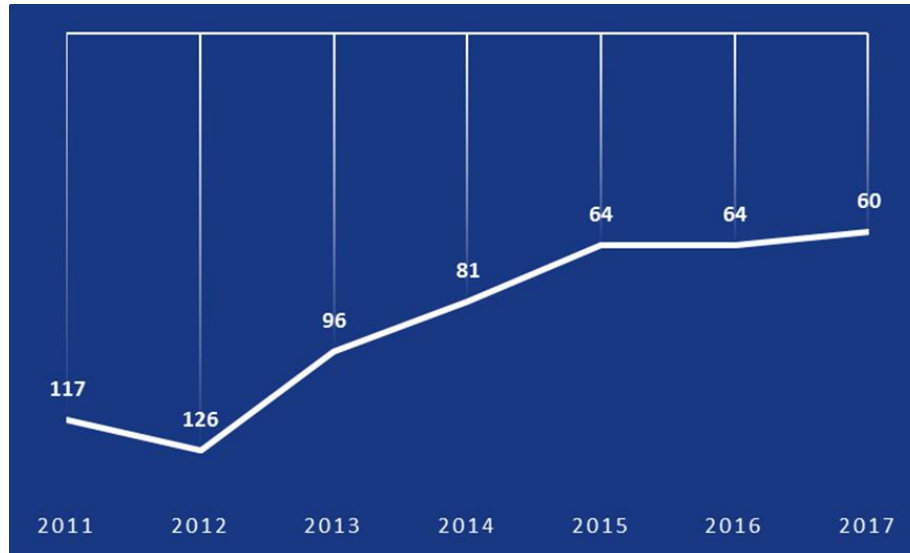

WORLD BANK DOING BUSINESS REPORT

- 57 rank improvement in past six years
- 2017 rank:
  - Overall 60
  - Starting a business 13
  - Registering property 33
  - Getting credit 20
  - Paying taxes 43
  - Trade across borders 51
  - Enforcing contracts 44